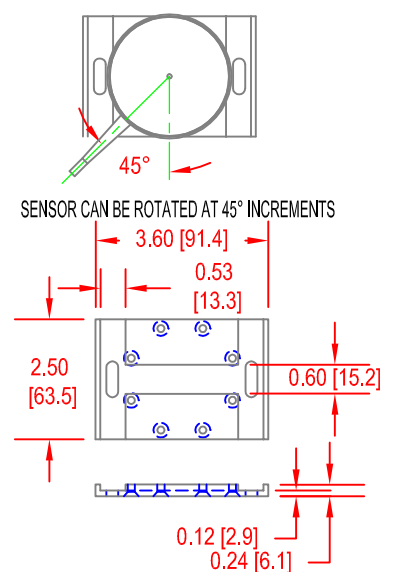

MOUNTING PLATES (Aluminum, Clear Anodized)

SPECIFICATIONS:

RATED OUTPUT 2 mV/V nom.
SAFE OVERLOAD 150% of R.O.
ZERO BALANCE ±3% of R.O.
EXCITATION (VDC OR VAC) 20 MAX
BRIDGE RESISTANCE 700 Ω nom.
OFF CENTER LOADING ±1% OR BETTER @ 0.625 [15.9] FROM CENTER
NONLINEARITY ±0.25% of R.O.
HYSTERESIS ±0.25% of R.O.
NONREPEATABILITY ±0.1% of R.O.
TEMP. SHIFT ZERO ±0.003% of R.O./°F [0.018% of R.O./°C]
TEMP. SHIFT SPAN ±0.01% of LOAD/°F [0.018% of LOAD/°C]
COMPENSATED TEMP. 60 to 160°F [15 to 72°C]
OPERATING TEMP. -60 to 200°F [-50 to 93°C]
WEIGHT 16 oz [454 g]
MATERIAL 17-4PH S.S.
MATERIAL (MOUNTING PLATE) Aluminum Red Anodized after S/N: 395536
DEFLECTION 0.006 [0.15] nom.
CABLE: #24 AWG, 4 Conductor, Braided Shielded PVC Cable 15 ft [4.5 m]
ACCESSORIES AND RELATED INSTRUMENTS AVAILABLE
CALIBRATION (STD) 5 pt. COMPRESSION; 100K Ω SHUNT CAL VALUE
CALIBRATION TEST EXCITATION 10 VDC

ITEM #	CAPACITIES	
	lb	N
FSH03184	300	1334
FSH02945	500	2224

*DUE TO WELDED CONSTRUCTION ZERO BALANCE MAY BE DONE AT CABLE END

ROUND PLATE ITEM# MCP01098

RECTANGULAR PLATE ITEM# MCP00218

This drawing is submitted solely for the information and exclusive use of the original addressee. It is not to be divulged in whole or in part, by any firm or individual without written permission from FUTEK