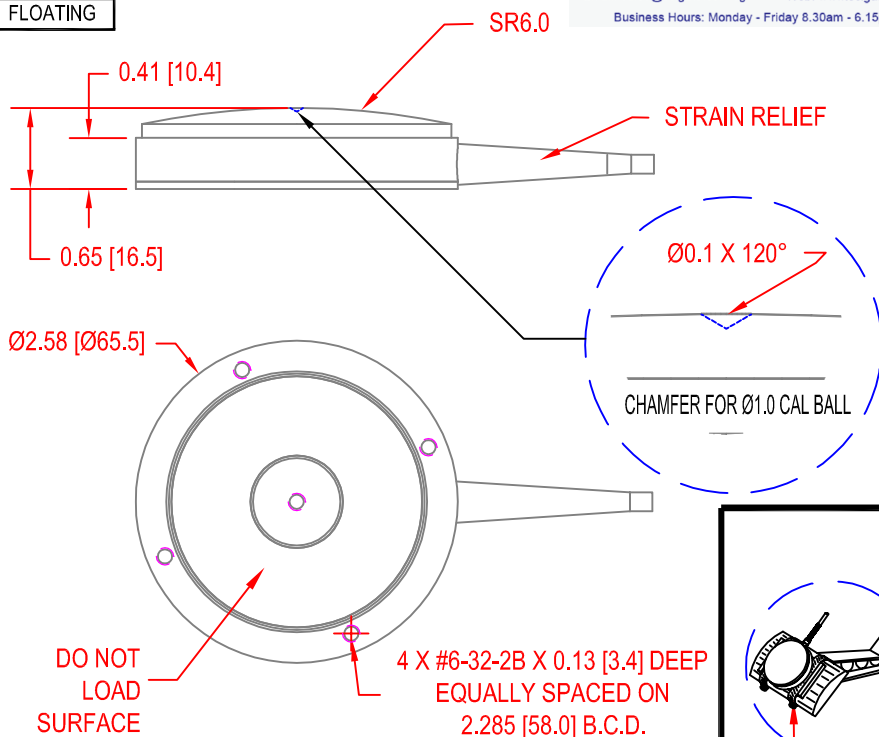

FUTEK MODEL LAU220

Drawing Number: FI1048-D

INCH [mm] R.O.= Rated Output

WIRING CODE (WC1)			
+Excitation	-Excitation	+Signal	-Signal
RED	BLACK	GREEN	WHITE
Shield			
FLOATING			

SCIGATE AUTOMATION (S) PTE LTD
 No. 1 Bukit Batok Street 22 #01-01 Singapore 659592
 Tel: (65) 6561 0488 Fax: (65) 6562 0588
 Email: sales@scigate.com.sg Web: www.scigate.com.sg
 Business Hours: Monday - Friday 8.30am - 6.15pm

SPIKE RESISTANT PEDAL FORCE SENSOR WITH IMPROVED OFF CENTER LOADING

MODEL LAU220 INCLUDES
 (ONE OF EACH)
 TOTAL WEIGHT 2 lb [0.9 Kg]

MOUNTING PLATE
 ITEM# MCP00218 ,
 ITEM# MCP01098
 100 KOHM SHUNT CAL.
 CARRYING CASE

MOUNTING PLATES (Aluminum, Clear Anodized)

SPECIFICATIONS:

RATED OUTPUT 2 mV/V nom.
SAFE OVERLOAD 150% of R.O.
ZERO BALANCE ±3% of R.O.
EXCITATION (VDC OR VAC) 20 MAX
BRIDGE RESISTANCE 700 Ω nom.
OFF CENTER LOADING ±1% OR BETTER @ 0.625 [15.9] FROM CENTER
NONLINEARITY ±0.25% of R.O.
HYSTERESIS ±0.25% of R.O.
NONREPEATABILITY ±0.1% of R.O.
TEMP. SHIFT ZERO ±0.003% of R.O./°F [0.018% of R.O./°C]
TEMP. SHIFT SPAN ±0.01% of LOAD/°F [0.018% of LOAD/°C]
COMPENSATED TEMP. 60 to 160°F [15 to 72°C]
OPERATING TEMP. -60 to 200°F [-50 to 93°C]
WEIGHT 16 oz [454 g]
MATERIAL 17-4PH S.S.
MATERIAL (MOUNTING PLATE) Aluminum Red Anodized after S/N: 395536
DEFLECTION 0.006 [0.15] nom.
CABLE: #24 AWG, 4 Conductor, Braided Shielded PVC Cable 15 ft [4.5 m]
ACCESSORIES AND RELATED INSTRUMENTS AVAILABLE
CALIBRATION (STD) 5 pt. COMPRESSION; 100K Ω SHUNT CAL VALUE
CALIBRATION TEST EXCITATION 10 VDC

ITEM #	CAPACITIES	
	lb	N
FSH03184	300	1334
FSH02945	500	2224

*DUE TO WELDED CONSTRUCTION ZERO BALANCE MAY BE DONE AT CABLE END

ROUND PLATE ITEM# MCP01098

RECTANGULAR PLATE ITEM# MCP00218

This drawing is submitted solely for the information and exclusive use of the original addressee. It is not to be divulged in whole or in part, by any firm or individual without written permission from FUTEK