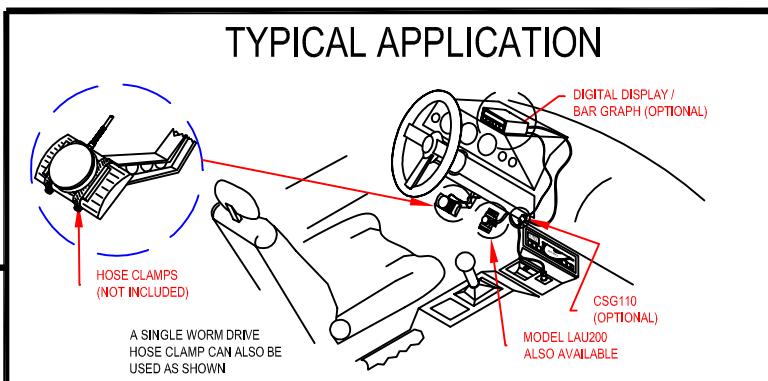

FUTEK MODEL LAU220

Drawing Number: FI1048-D

INCH [mm] R.O.= Rated Output

WIRING CODE (WC1)			
+Excitation	-Excitation	+Signal	-Signal
RED	BLACK	GREEN	WHITE
Shield			
FLOATING			

SCIGATE AUTOMATION (S) PTE LTD
 No. 1 Bukit Batok Street 22 #01-01 Singapore 659592
 Tel: (65) 6561 0488 Fax: (65) 6562 0588
 Email: sales@scigate.com.sg Web: www.scigate.com.sg
 Business Hours: Monday - Friday 8.30am - 6.15pm

SPIKE RESISTANT PEDAL FORCE SENSOR WITH IMPROVED OFF CENTER LOADING

MODEL LAU220 INCLUDES
 (ONE OF EACH)
 TOTAL WEIGHT 2 lb [0.9 Kg]

MOUNTING PLATE
 ITEM# MCP00218 ,
 ITEM# MCP01098
 100 KOHM SHUNT CAL.
 CARRYING CASE

MOUNTING PLATES (Aluminum, Clear Anodized)

SPECIFICATIONS:

RATED OUTPUT 2 mV/V nom.
SAFE OVERLOAD 150% of R.O.
ZERO BALANCE ±3% of R.O.
EXCITATION (VDC OR VAC) 20 MAX
BRIDGE RESISTANCE 700 Ω nom.
OFF CENTER LOADING ±1% OR BETTER @ 0.625 [15.9] FROM CENTER
NONLINEARITY ±0.25% of R.O.
HYSTERESIS ±0.25% of R.O.
NONREPEATABILITY ±0.1% of R.O.
TEMP. SHIFT ZERO ±0.003% of R.O./°F [0.018% of R.O./°C]
TEMP. SHIFT SPAN ±0.01% of LOAD/°F [0.018% of LOAD/°C]
COMPENSATED TEMP. 60 to 160°F [15 to 72°C]
OPERATING TEMP. -60 to 200°F [-50 to 93°C]
WEIGHT 16 oz [454 g]
MATERIAL 17-4PH S.S.
MATERIAL (MOUNTING PLATE) Aluminum Red Anodized after S/N: 395536
DEFLECTION 0.006 [0.15] nom.
CABLE: #24 AWG, 4 Conductor, Braided Shielded PVC Cable 15 ft [4.5 m]
ACCESSORIES AND RELATED INSTRUMENTS AVAILABLE
CALIBRATION (STD) 5 pt. COMPRESSION; 100K Ω SHUNT CAL VALUE
CALIBRATION TEST EXCITATION 10 VDC