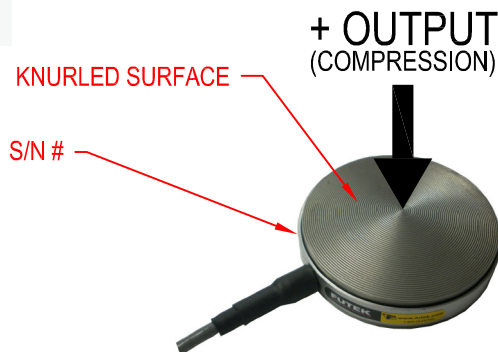

FUTEK MODEL LAU220

Drawing Number: FI1048-D

INCH [mm] R.O.= Rated Output

WIRING CODE (WC1)			
+Excitation	-Excitation	+Signal	-Signal
RED	BLACK	GREEN	WHITE
Shield			
FLOATING			

SCIGATE AUTOMATION (S) PTE LTD
 No. 1 Bukit Batok Street 22 #01-01 Singapore 659592
 Tel: (65) 6561 0488 Fax: (65) 6562 0588
 Email: sales@scigate.com.sg Web: www.scigate.com.sg
 Business Hours: Monday - Friday 8.30am - 6.15pm

SPIKE RESISTANT PEDAL FORCE SENSOR WITH IMPROVED OFF CENTER LOADING

MODEL LAU220 INCLUDES
 (ONE OF EACH)
 TOTAL WEIGHT 2 lb [0.9 Kg]

MOUNTING PLATE
 ITEM# MCP00218 ,
 ITEM# MCP01098
 100 KOHM SHUNT CAL.
 CARRYING CASE

MOUNTING PLATES (Aluminum, Clear Anodized)

SPECIFICATIONS:

RATED OUTPUT 2 mV/V nom.
SAFE OVERLOAD 150% of R.O.
ZERO BALANCE ±3% of R.O.
EXCITATION (VDC OR VAC) 20 MAX
BRIDGE RESISTANCE 700 Ω nom.
OFF CENTER LOADING ±1% OR BETTER @ 0.625 [15.9] FROM CENTER
NONLINEARITY ±0.25% of R.O.
HYSTERESIS ±0.25% of R.O.
NONREPEATABILITY ±0.1% of R.O.
TEMP. SHIFT ZERO ±0.003% of R.O./°F [0.018% of R.O./°C]
TEMP. SHIFT SPAN ±0.01% of LOAD/°F [0.018% of LOAD/°C]
COMPENSATED TEMP. 60 to 160°F [15 to 72°C]
OPERATING TEMP. -60 to 200°F [-50 to 93°C]
WEIGHT 16 oz [454 g]
MATERIAL 17-4PH S.S.
MATERIAL (MOUNTING PLATE) Aluminum Red Anodized after S/N: 395536
DEFLECTION 0.006 [0.15] nom.
CABLE: #24 AWG, 4 Conductor, Braided Shielded PVC Cable 15 ft [4.5 m]
ACCESSORIES AND RELATED INSTRUMENTS AVAILABLE
CALIBRATION (STD) 5 pt. COMPRESSION; 100K Ω SHUNT CAL VALUE
CALIBRATION TEST EXCITATION 10 VDC