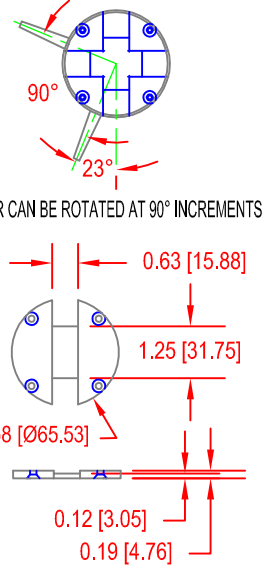

SPIKE RESISTANT PEDAL FORCE SENSOR WITH IMPROVED OFF CENTER LOADING

MODEL LAU220 INCLUDES
 (ONE OF EACH)
 TOTAL WEIGHT 2 lb [0.9 Kg]

MOUNTING PLATE
 ITEM# MCP00218 ,
 ITEM# MCP01098
 100 KOHM SHUNT CAL.
 CARRYING CASE

MOUNTING PLATES (Aluminum, Clear Anodized)

SPECIFICATIONS:

RATED OUTPUT 2 mV/V nom.
SAFE OVERLOAD 150% of R.O.
ZERO BALANCE ±3% of R.O.
EXCITATION (VDC OR VAC) 20 MAX
BRIDGE RESISTANCE 700 Ω nom.
OFF CENTER LOADING ±1% OR BETTER @ 0.625 [15.9] FROM CENTER
NONLINEARITY ±0.25% of R.O.
HYSTERESIS ±0.25% of R.O.
NONREPEATABILITY ±0.1% of R.O.
TEMP. SHIFT ZERO ±0.003% of R.O./°F [0.018% of R.O./°C]
TEMP. SHIFT SPAN ±0.01% of LOAD/°F [0.018% of LOAD/°C]
COMPENSATED TEMP. 60 to 160°F [15 to 72°C]
OPERATING TEMP. -60 to 200°F [-50 to 93°C]
WEIGHT 16 oz [454 g]
MATERIAL 17-4PH S.S.
MATERIAL (MOUNTING PLATE) Aluminum Red Anodized after S/N: 395536
DEFLECTION 0.006 [0.15] nom.
CABLE: #24 AWG, 4 Conductor, Braided Shielded PVC Cable 15 ft [4.5 m]
ACCESSORIES AND RELATED INSTRUMENTS AVAILABLE
CALIBRATION (STD) 5 pt. COMPRESSION; 100K Ω SHUNT CAL VALUE
CALIBRATION TEST EXCITATION 10 VDC

ITEM #	CAPACITIES	
	lb	N
FSH03184	300	1334
FSH02945	500	2224

*DUE TO WELDED CONSTRUCTION ZERO BALANCE MAY BE DONE AT CABLE END

ROUND PLATE ITEM# MCP01098

RECTANGULAR PLATE ITEM# MCP00218

This drawing is submitted solely for the information and exclusive use of the original addressee. It is not to be divulged in whole or in part, by any firm or individual without written permission from FUTEK