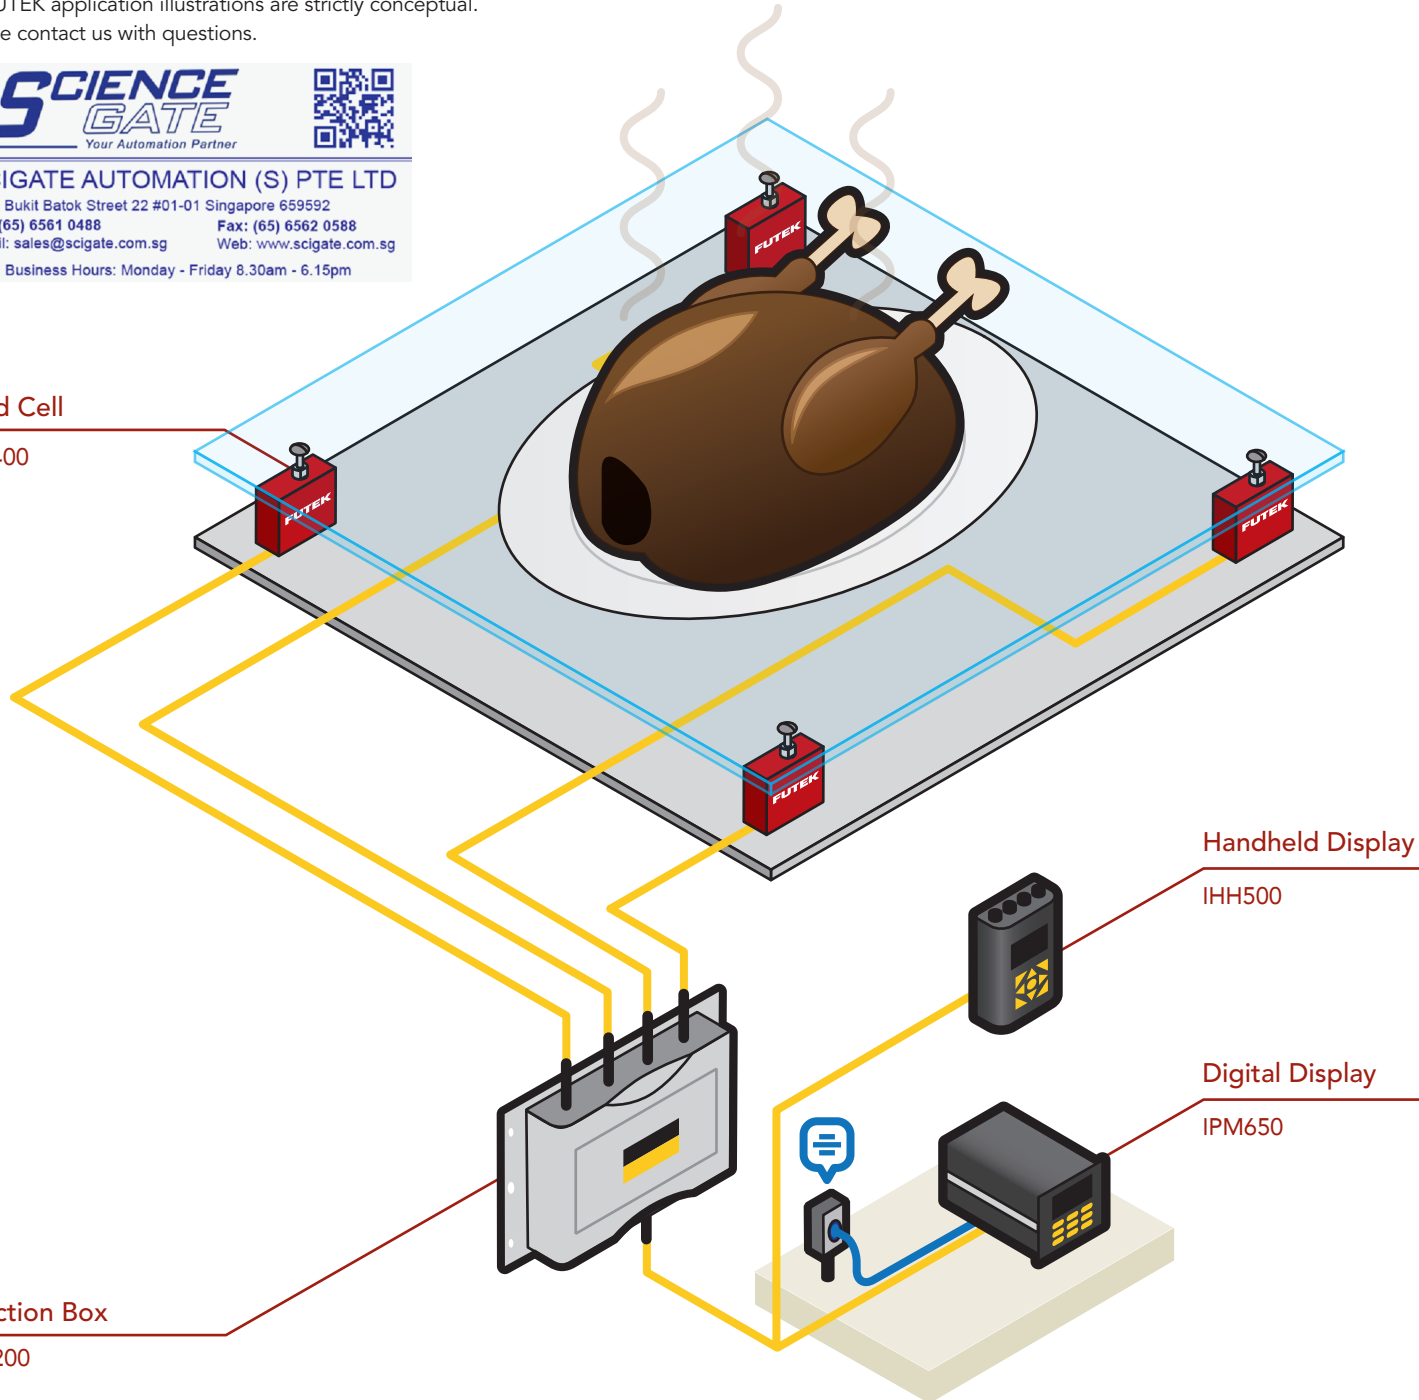

## PRODUCTS IN USE

Four Low Profile Load Cells (LRF Family) paired with FUTEK's IAC200 Summing Junction Box alongside the IHH500 Handheld Display or IPM650 Panel Mount Display.

All FUTEK application illustrations are strictly conceptual. Please contact us with questions.

## APPLICATION SUMMARY

Due to the continuous necessity for high-precision measurements, FUTEK designed an entire miniature load cell series to fit and perform within any number of applications. Precision scales require high-accuracy compressive load measurements.

Load Cell

LRF400

Handheld Display

IHH500

Digital Display

IPM650

Junction Box

IAC200